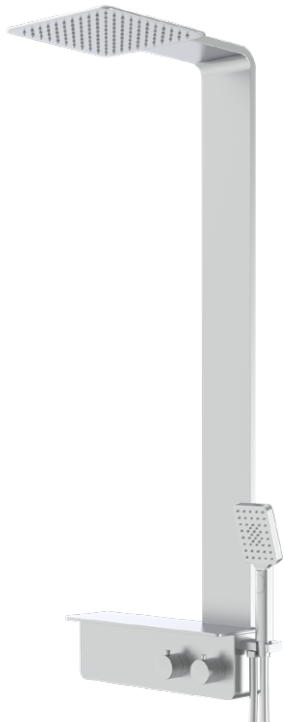

## ELEMENTS

### Thermostatic Shower Column

Cod. **HB-GR7001**  
Brushed finish

##### Thermostatic Shower Column with Shelf

- 2 Functions Square thermostatic shower column with built-in Vernet thermoelement
- Includes safety stop button at 38°
- Stainless steel shelf
- PVC shower hose 1,5m
- ABS 3 functions push button handshower
- 250x250x5mm slim stainless steel shower head
- G1/2" connection
- Flow rate: Head shower: 12L/Min MAX at 3 bar
- Flow rate: Hand shower: 9L/min MAX at 3 bar
- Perform water pressure: 1-5 Bar
- Brass valve and zinc handle
- Stainless steel Brushed finish case.