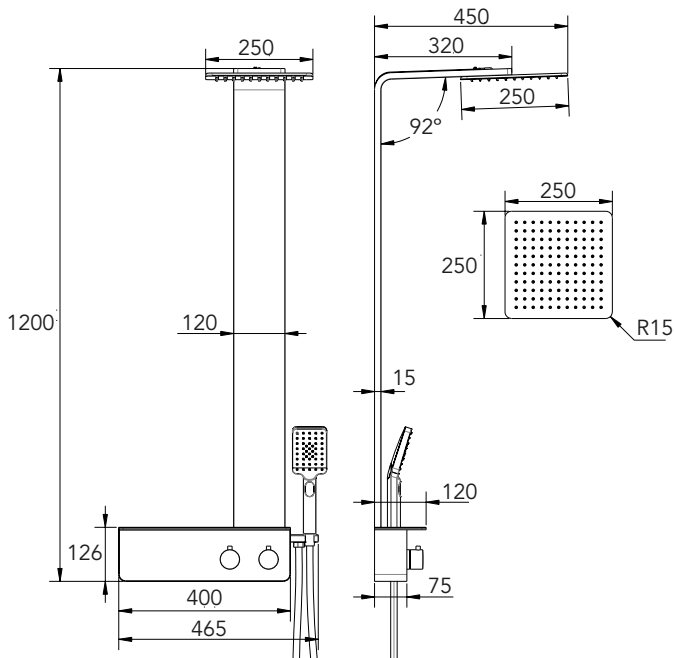

· TECHNICAL DRAWING ·

· SPECIFICATIONS ·

Thermostatic Shower Column with Shelf

- 2 Functions Square thermostatic shower column with built-in Vernet thermoelement
- Includes safety stop button at 38°
- Stainless steel shelf
- PVC shower hose 1,5m
- ABS 3 functions push button handshower
- 250x250x5mm slim stainless steel shower head
- G1/2" connection
- Flow rate: Head shower: 12L/Min MAX at 3 bar
- Flow rate: Hand shower: 9L/min MAX at 3 bar
- Perform water pressure: 1-5 Bar
- Brass valve and zinc handle
- Stainless steel Brushed finish case.